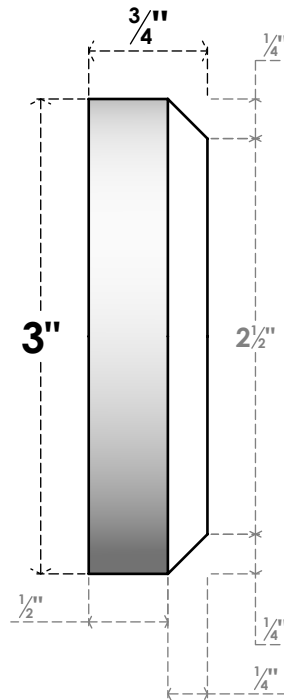

ROSP030X030X075GRY03

3"W X 3"H X 3/4"P STANDARD GRAYSON BULLSEYE ROSETTE WITH BEVELED EDGE, ARCHITECTURAL GRADE PVC

FRONT

SIDE

EKENA MILLWORK
2300 WEST MAIN ST.
CLARKSVILLE, TX 75426
TOLL FREE: 866-607-0453
WWW.EKENAMILLWORK.COM

NOTES

1. INSTALLATION TO BE COMPLETED IN ACCORDANCE WITH MANUFACTURER'S SPECIFICATIONS.
2. DRAWING MAY NOT BE TO SCALE
3. THIS DRAWING IS INTENDED FOR DESIGN AND PLANNING PURPOSES ONLY.
4. ALL INFORMATION CONTAINED HEREIN WAS CURRENT AT THE TIME OF DEVELOPMENT BUT MUST BE REVIEWED AND APPROVED BY THE PRODUCT MANUFACTURER TO BE CONSIDERED ACCURATE.
5. ARCHITECTURAL GRADE PVC PRODUCTS ARE MADE FROM EXPANDED CELLULAR PVC AND COME NATURALLY WHITE BUT MAY BE PAINTED