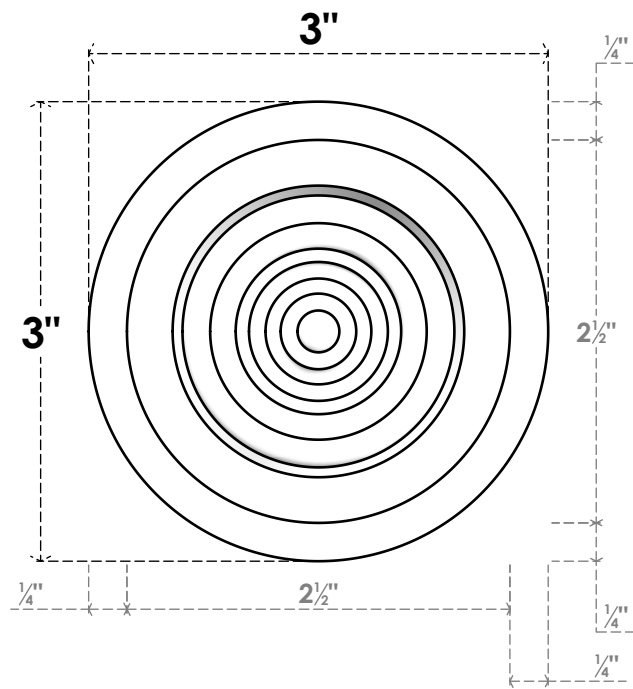

ROSP030X030X075GRY03

3"W X 3"H X 3/4"P STANDARD GRAYSON BULLSEYE ROSETTE WITH BEVELED EDGE, ARCHITECTURAL GRADE PVC

FRONT

SIDE

EKENA MILLWORK
2300 WEST MAIN ST.
CLARKSVILLE, TX 75426
TOLL FREE: 866-607-0453
WWW.EKENAMILLWORK.COM